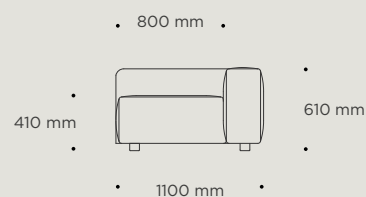

WENDELBO

RAFT

DESIGN BY

365° NORTH

TECHNICAL SPECIFICATIONS

STRUCTURE INTERIOR

Frame made of solid wood and MDF with nozag spring system.

SEAT CUSHION