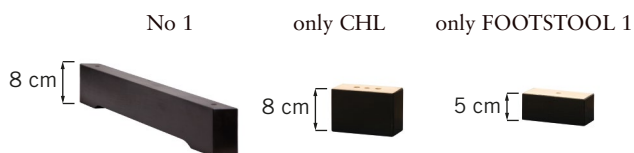

LEGS

COLOURS